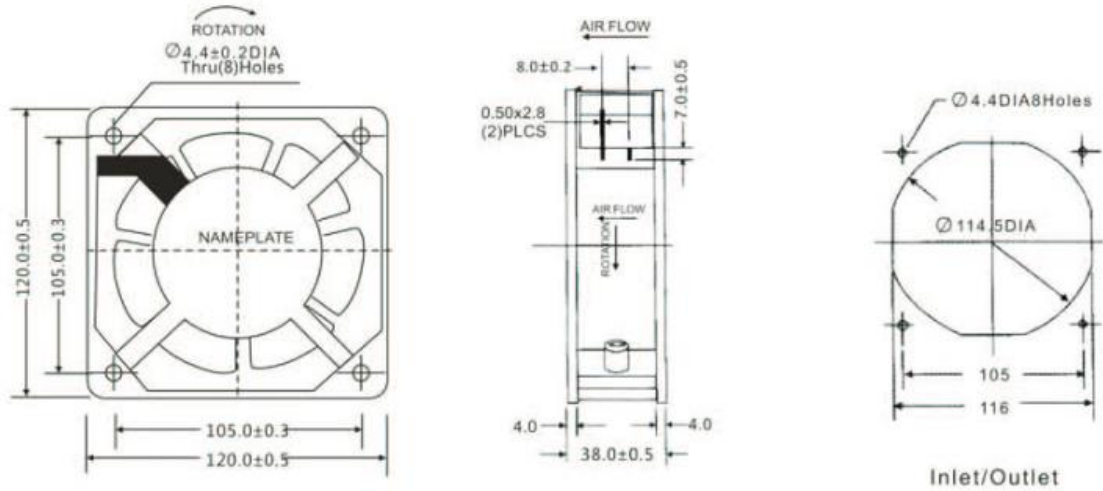

Structure Chart