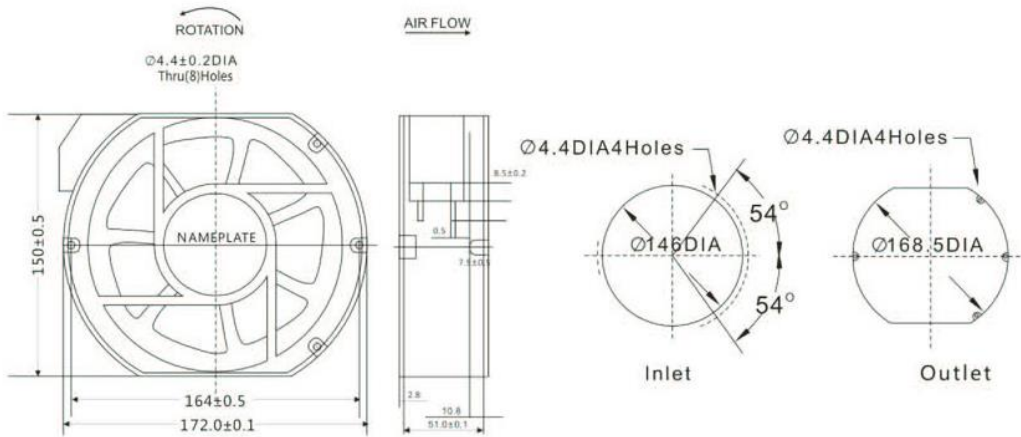

## Parameters

尺寸Size:172mmx150mmx51mm

风量 Airflow:282~3655m<sup>3</sup>/hr  
166~215CFM

重量 Weight:860g

噪音 Noise:50~58dBA

风叶 Impeller:PBT Thermoplastic Black,UL94-V0

外框 Frame:Aluminum Alloy

端子 Terminals:0.5mm

**Structure Chart**

### DC Fan

DC Fan	
Voltage	12VDC/24VDC/48VDC
Length of Wire	30cm, also can be customer made for the length of wire
Ball Bearing	50,000Hrs(40°C)
Sleeve Bearing	30,000Hrs(40°C)
Model	Size
DC4010	40×40×10mm
DC4020	40×40×20mm
DC4028	40×40×28mm
DC5010	50×50×10mm
DC5015	50×50×15mm
DC5020	50×50×20mm
DC6010	60×60×10mm
DC6015	60×60×15mm
DC6020	60×60×20mm
DC6025	60×60×25mm
DC6038	60×60×38mm
DC7015	70×70×15mm
DC7025	70×70×25mm

DC Fan	
Voltage	12VDC/24VDC/48VDC
Length of Wire	30cm, also can be customer made for the length of wire
Ball Bearing	50,000Hrs(40°C)
Sleeve Bearing	30,000Hrs(40°C)
Model	Size
DC8015	80×80×15mm
DC8020	80×80×20mm
DC8025	80×80×25mm
DC8038	80×80×38mm
DC9225	92×92×25mm
DC9238	92×92×38mm
DC12025	120×120×25mm
DC12038	120×120×38mm
DC17251	172×152×51mm
DC20060	200×200×60mm
DC25489	254×89mm
-	-
-	-